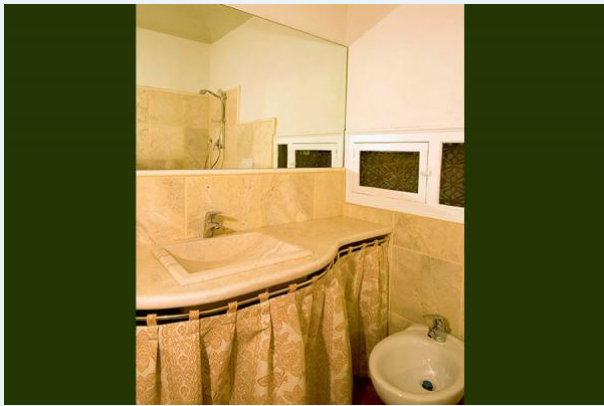

Apartment Lenile - Florence City, Florence, Tuscany

Information

Location

Bedrooms

Sleeps:4
Total Bedrooms : 1
Sofa Beds : 1

Bathrooms

Total Bathrooms: 1

Location & facilities

Town/Places: Florence City
Area : Via Canto De Nelli #12 doorbell
ghiotto
Country : Italy
Property Type : City Center Apartment
Surface Area : Florence
Property View : 38

Features & Accessories