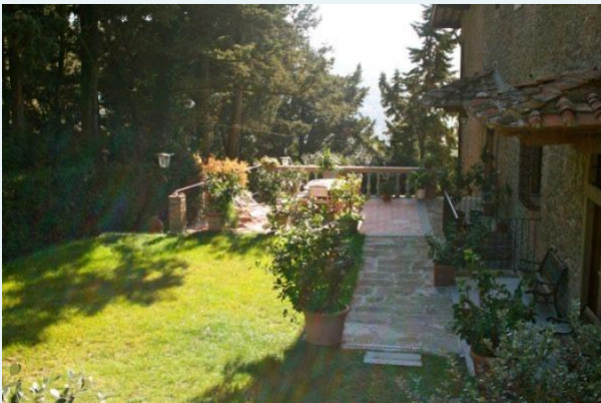

Castello Buondelmonti - Lodge - San Polo in Chianti, Chianti-Florence, Tuscany