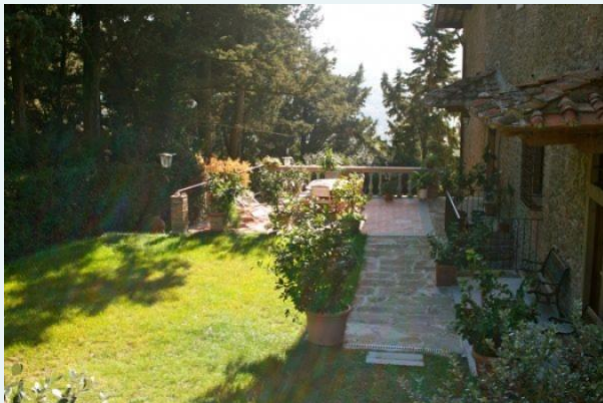

Castello Buondelmonti - Lodge - San Polo in Chianti, Chianti-Florence, Tuscany